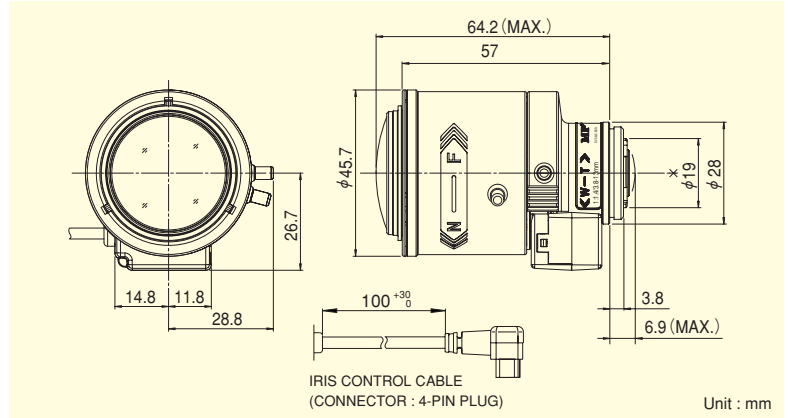

WIDE
Wide Angle

TELE
Telephoto
Long Focal

3 Mega
For Megapixel
Camera

DC
DC Auto Iris

C-mt
C Mount

METAL
Metal Mount

ND
ND Filter

230
Long Cable

AIT
Aspherical Lens

F1.4
Wide Aperture Rate

- High image-quality monitoring with optical performance supporting 3 megapixels.
- Compatible with a wide range - 1/2", 1/3" and 1/4" - cameras.
- Wide f3.8-13mm range accommodates various applications.
- Designed to maximize optical performance with high-accuracy aspheric lens, low-dispersion glass, and high refractive-index glass.
- Built-in ND filter of T360, supporting high sensitivity cameras.

MP³ MEGAPIXEL VARI-FOCAL LENSES

Focal Length (mm)		3.8~13 (3.4×)	
Iris Range		F1.4 ~ T360 (Equivalent to F360)	
Operation	Zoom	Manual	
	Focus	Manual	
	Iris	Auto (DC Type) (*1)	
Angle Of View (H×V)	1/2"	WIDE	97°34' × 71°47'
		TELE	28°23' × 21°18'
	1/3"	WIDE	71°47' × 53°25'
		TELE	21°18' × 15°59'
	1/4"	WIDE	53°15' × 39°41'
		TELE	15°59' × 11°59'
Focusing Range (From Front Of The Lens) (m)		∞ ~ 0.3	
Object Dimensions at M.O.D. (H×V) (mm)	1/2"	WIDE	715 × 452
		TELE	170 × 126
	1/3"	WIDE	452 × 313
		TELE	126 × 94
	1/4"	WIDE	313 × 225
		TELE	94 × 70
Back Focal Distance (in air) (mm)		10.60	
Exit Pupil Position (From Image Plane) (mm)		461	
Filter Thread (mm)		—	
Mount		C	
Mass (g)		80	
Coil Resistance		Drive Coil	190Ω
		Damping Coil	500Ω
Current Consumption		23mA (Max.) at DC 4V	
Remarks		<ul style="list-style-type: none"> • With Metal Mount (*1) When power is turned off, iris will automatically close. DV3.4×3.8SA-SA1L : Long Cable Type (230mm)	