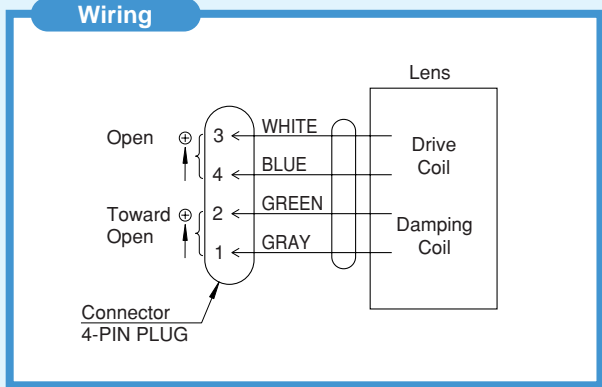

**For Security
Vari-Focal**

MP³ MEGA PIXELS

YV4.3×2.8SA-SA2

Applicable camera (model)

1 2/3 1/2 1/3 1/4

- VARI**
Vari-Focal
- WIDE**
Wide Angle
- TELE**
Telephoto Long Focal
- 3 Mega**
For Megapixel Camera
- DC**
DC Auto Iris
- CS-mt**
CS Mount
- METAL**
Metal Mount
- ND**
ND Filter
- 230**
Long Cable
- AIT**
Aspherical Lens
- F1.4**
Wide Aperture Rate

4.3×

- High image-quality monitoring with optical performance supporting 3 megapixels.
- Wide f2.8-12mm range accommodates various applications.
- Designed to maximize optical performance with high-accuracy aspheric lens, low-dispersion glass, and high refractive-index glass.
- Built-in ND filter of T360, supporting high sensitivity cameras.

Focal Length (mm)		2.8~12 (4.3×	
Iris Range		F1.4 ~ T360 (Equivalent to F360)	
Operation	Zoom	Manual	
	Focus	Manual	
	Iris	Auto (DC Type) (*1)	
Angle Of View (H×V)	1/3"	WIDE	100°02' × 74°03'
		TELE	23°26' × 17°36'
	1/4"	WIDE	74°03' × 55°06'
		TELE	17°36' × 13°13'
Focusing Range (From Front Of The Lens) (m)		∞ ~ 0.3	
Object Dimensions at M.O.D. (H×V) (mm)	1/3"	WIDE	753 × 476
		TELE	131 × 98
	1/4"	WIDE	476 × 329
		TELE	98 × 73
Back Focal Distance (in air) (mm)		7.83	
Exit Pupil Position (From Image Plane) (mm)		455	
Filter Thread (mm)		—	
Mount		CS	
Mass (g)		80	
Coil Resistance		Drive Coil	190Ω
		Damping Coil	500Ω
Current Consumption		23mA (Max.) at DC 4V	
Remarks		<ul style="list-style-type: none"> • With Metal Mount (*1) When power is turned off, iris will automatically close. YV4.3×2.8SA-SA2L : Long Cable Type (230mm) 	