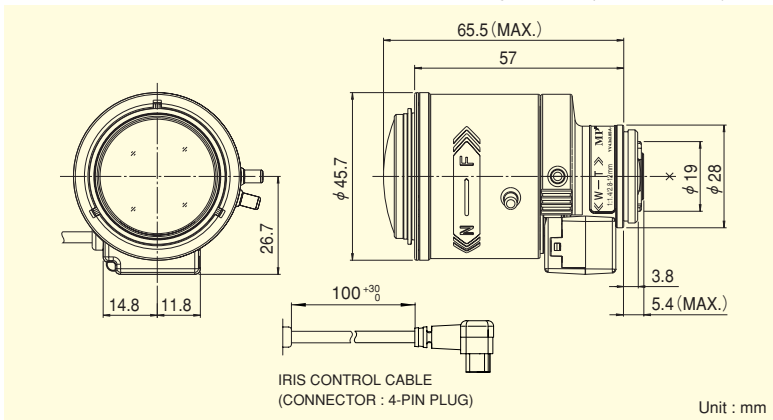

**For Security
Vari-Focal**

MP³ MEGA PIXELS

YV4.3×2.8SA-SA2

Applicable camera (model)

1 2/3 1/2 1/3 1/4

- VARI**
Vari-Focal
- WIDE**
Wide Angle
- TELE**
Telephoto Long Focal
- 3 Mega**
For Megapixel Camera
- DC**
DC Auto Iris
- CS-mt**
CS Mount
- METAL**
Metal Mount
- ND**
ND Filter
- 230**
Long Cable
- AIT**
Aspherical Lens
- F1.4**
Wide Aperture Rate

4.3×

- High image-quality monitoring with optical performance supporting 3 megapixels.
- Wide f2.8-12mm range accommodates various applications.
- Designed to maximize optical performance with high-accuracy aspheric lens, low-dispersion glass, and high refractive-index glass.
- Built-in ND filter of T360, supporting high sensitivity cameras.

Focal Length (mm)		2.8~12 (4.3×	
Iris Range		F1.4 ~ T360 (Equivalent to F360)	
Operation	Zoom	Manual	
	Focus	Manual	
	Iris	Auto (DC Type) (*1)	
Angle Of View (H×V)	1/3"	WIDE	100°02' × 74°03'
		TELE	23°26' × 17°36'
	1/4"	WIDE	74°03' × 55°06'
		TELE	17°36' × 13°13'
Focusing Range (From Front Of The Lens) (m)		∞ ~ 0.3	
Object Dimensions at M.O.D. (H×V) (mm)	1/3"	WIDE	753 × 476
		TELE	131 × 98
	1/4"	WIDE	476 × 329
		TELE	98 × 73
Back Focal Distance (in air) (mm)		7.83	
Exit Pupil Position (From Image Plane) (mm)		455	
Filter Thread (mm)		—	
Mount		CS	
Mass (g)		80	
Coil Resistance		Drive Coil	190Ω
		Damping Coil	500Ω
Current Consumption		23mA (Max.) at DC 4V	
Remarks		<ul style="list-style-type: none"> • With Metal Mount (*1) When power is turned off, iris will automatically close. YV4.3×2.8SA-SA2L : Long Cable Type (230mm) 	