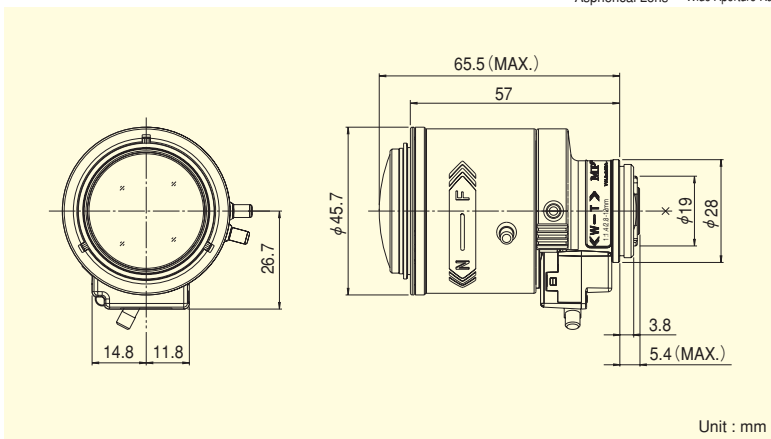

**For Security
Vari-Focal**

MP³
MEGA
PIXELS

YV4.3×2.8SA-2

Applicable camera (model)

1 2/3 1/2 1/3 1/4

- VARI**
Vari-Focal
- WIDE**
Wide Angle
- TELE**
Telephoto
Long Focal
- 3 Mega**
For Megapixel
Camera
- MANUAL**
Manual Iris
- CS-mt**
CS Mount
- METAL**
Metal Mount
- AT**
Aspherical Lens
- F1.4**
Wide Aperture Rate

4.3×

New!

- High image-quality monitoring with optical performance supporting 3 megapixels.
- Wide f2.8-12mm range accommodates various applications
- Designed to maximize optical performance with high-accuracy aspheric lens, low-dispersion glass, and high refractive-index glass.

Focal Length (mm)		2.8~12 (4.3×)	
Iris Range		F1.4 ~ Close	
Operation	Zoom	Manual	
	Focus	Manual	
	Iris	Manual	
Angle Of View (H×V)	1/3"	WIDE	100°02' × 74°03'
		TELE	23°26' × 17°36'
	1/4"	WIDE	74°03' × 55°06'
		TELE	17°36' × 13°13'
Focusing Range (From Front Of The Lens) (m)		∞ ~ 0.3	
Object Dimensions at M.O.D. (H×V) (mm)	1/3"	WIDE	753 × 476
		TELE	131 × 98
	1/4"	WIDE	476 × 329
		TELE	98 × 73
Back Focal Distance (in air) (mm)		7.83	
Exit Pupil Position (From Image Plane) (mm)		455	
Filter Thread (mm)		—	
Mount		CS	
Mass (g)		80	
Remarks		• With Metal Mount	