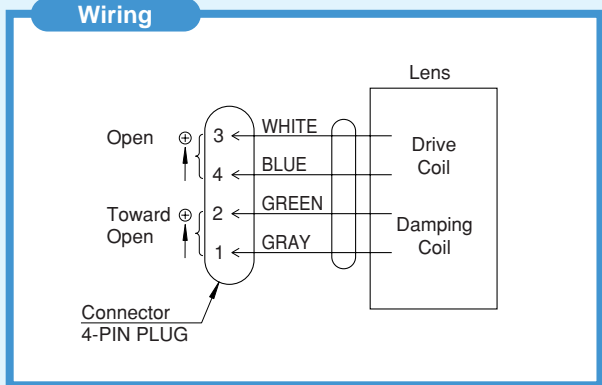

**For Security
Vari-Focal**

MP³
MEGA
PIXELS

YV3.3×15SA-SA2

Applicable camera (model)

1 2/3 1/2 1/3 1/4

3.3×

VARI Vari-Focal **TELE** Telephoto Long Focal **3 Mega** For Megapixel Camera **DC** DC Auto Iris **CS-mt** CS Mount **METAL** Metal Mount **N D** ND Filter

230 Long Cable **AT** Aspherical Lens **F1.5** Wide Aperture Rate

- High image-quality monitoring with optical performance supporting 3 megapixels.
- f15-50mm, 3.3x zooming application compatible lens.
- Designed to maximize optical performance with high-accuracy aspheric lens, low-dispersion glass, and high refractive-index glass.
- Built-in ND filter of T360, supporting high sensitivity cameras.

MEGAPIXEL VARI-FOCAL LENSES MP³

Focal Length (mm)		15~50 (3.3×)	
Iris Range		F1.5 ~ T360 (Equivalent to F360)	
Operation	Zoom	Manual	
	Focus	Manual	
	Iris	Auto (DC Type) (*1)	
Angle Of View (H×V)	1/3"	WIDE	18°08' × 13°34'
		TELE	5°35' × 4°12'
	1/4"	WIDE	13°34' × 10°10'
		TELE	4°12' × 3°10'
Focusing Range (From Front Of The Lens) (m)		∞ ~ 0.8	
Object Dimensions at M.O.D. (H×V) (mm)	1/3"	WIDE	271 × 202
		TELE	87 × 66
	1/4"	WIDE	202 × 151
		TELE	66 × 49
Back Focal Distance (in air) (mm)		MIN.7.7	
Exit Pupil Position (From Image Plane) (mm)		-36	
Filter Thread (mm)		—	
Mount		CS	
Mass (g)		60	
Coil Resistance		Drive Coil	190Ω
		Damping Coil	500Ω
Current Consumption		23mA (Max.) at DC 4V	
Remarks		• With Metal Mount (*1) When power is turned off, iris will automatically close. YV3.3×15SA-SA2L : Long Cable Type (230mm)	