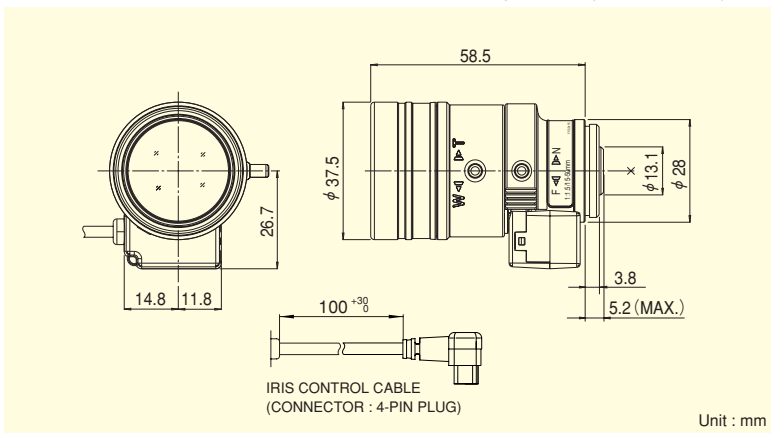

**For Security
Vari-Focal**

MP³
MEGA
PIXELS

YV3.3×15SA-SA2

Applicable camera (model)

1 2/3 1/2 1/3 1/4

3.3×

VARI Vari-Focal **TELE** Telephoto Long Focal **3 Mega** For Megapixel Camera **DC** DC Auto Iris **CS-mt** CS Mount **METAL** Metal Mount **N D** ND Filter

230 Long Cable **AT** Aspherical Lens **F1.5** Wide Aperture Rate

- High image-quality monitoring with optical performance supporting 3 megapixels.
- f15-50mm, 3.3x zooming application compatible lens.
- Designed to maximize optical performance with high-accuracy aspheric lens, low-dispersion glass, and high refractive-index glass.
- Built-in ND filter of T360, supporting high sensitivity cameras.

MEGAPIXEL VARI-FOCAL LENSES MP³

Focal Length (mm)		15~50 (3.3×)	
Iris Range		F1.5 ~ T360 (Equivalent to F360)	
Operation	Zoom	Manual	
	Focus	Manual	
	Iris	Auto (DC Type) (*1)	
Angle Of View (H×V)	1/3"	WIDE	18°08' × 13°34'
		TELE	5°35' × 4°12'
	1/4"	WIDE	13°34' × 10°10'
		TELE	4°12' × 3°10'
Focusing Range (From Front Of The Lens) (m)		∞ ~ 0.8	
Object Dimensions at M.O.D. (H×V) (mm)	1/3"	WIDE	271 × 202
		TELE	87 × 66
	1/4"	WIDE	202 × 151
		TELE	66 × 49
Back Focal Distance (in air) (mm)		MIN.7.7	
Exit Pupil Position (From Image Plane) (mm)		-36	
Filter Thread (mm)		—	
Mount		CS	
Mass (g)		60	
Coil Resistance		Drive Coil	190Ω
		Damping Coil	500Ω
Current Consumption		23mA (Max.) at DC 4V	
Remarks		• With Metal Mount (*1) When power is turned off, iris will automatically close. YV3.3×15SA-SA2L : Long Cable Type (230mm)	