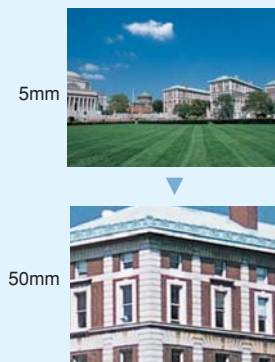

- Telephoto, broad range vari-focal lens with the horizontal field angle of 51-5 degrees (when used on 1/3 cameras).
- Wide range of f5-50mm, supporting various applications.
- Wide aperture of F1.3, optimizing the performance at low lighting intensity.
- Built-in ND filter of T360, supporting high sensitivity cameras.

Focal Length (mm)		5~50 (10×)	
Iris Range		F1.3 ~ T360·C	
Operation	Zoom	Manual	
	Focus	Manual	
	Iris	Manual	
Angle Of View (H×V)	1/3"	WIDE	51°59' × 39°12'
		TELE	5°24' × 4°05'
	1/4"	WIDE	39°12' × 29°30'
		TELE	4°05' × 3°05'
Focusing Range (From Front Of The Lens) (m)		∞ ~ 0.3	
Object Dimensions at M.O.D. (H×V) (mm)	1/3"	WIDE	315 × 230
		TELE	62 × 47
	1/4"	WIDE	230 × 170
		TELE	47 × 35
Back Focal Distance (in air) (mm)		10.00	
Exit Pupil Position (From Image Plane) (mm)		292	
Filter Thread (mm)		—	
Mount		CS	
Mass (g)		95	
Remarks		•With Metal Mount	

[Lens Image]