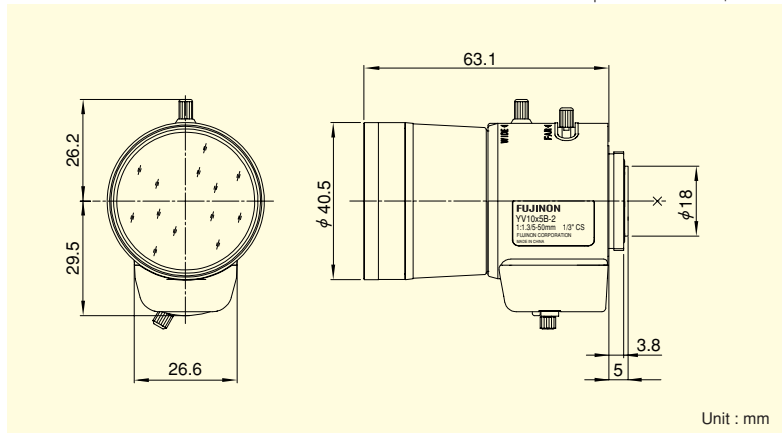

# YV10×5B-2

Applicable camera (model)

1	2/3	1/2	1/3	1/4
---	-----	-----	-----	-----

10×

<b>VARI</b> Vari-Focal	<b>WIDE</b> Wide Angle	<b>TELE</b> Telephoto Long Focal	<b>MANUAL</b> Manual Iris	<b>CS-<i>mt</i></b> CS Mount	<b>METAL</b> Metal Mount	<b>N D</b> ND Filter
<b>AT</b> Aspherical Lens					<b>F1.3</b> Wide Aperture Rate	

Focal Length (mm)		5~50 (10×)	
Iris Range		F1.3 ~ T360·C	
Operation	Zoom	Manual	
	Focus	Manual	
	Iris	Manual	
Angle Of View (H×V)	1/3"	WIDE	51°59' × 39°12'
		TELE	5°24' × 4°05'
	1/4"	WIDE	39°12' × 29°30'
		TELE	4°05' × 3°05'
Focusing Range (From Front Of The Lens) (m)		∞ ~ 0.3	
Object Dimensions at M.O.D. (H×V) (mm)	1/3"	WIDE	315 × 230
		TELE	62 × 47
	1/4"	WIDE	230 × 170
		TELE	47 × 35
Back Focal Distance (in air) (mm)		10.00	
Exit Pupil Position (From Image Plane) (mm)		292	
Filter Thread (mm)		—	
Mount		CS	
Mass (g)		95	
Remarks		•With Metal Mount	