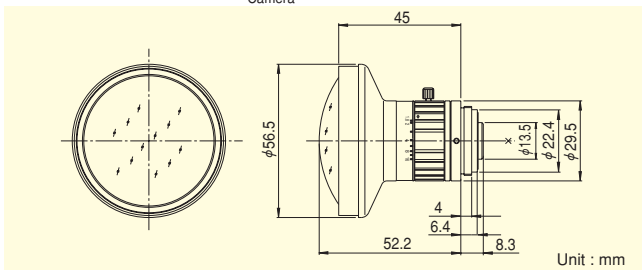

**For Security
Fish-Eye**

FE185C086HA-1

Applicable camera (model)

1	2/3	1/2	1/3	1/4
---	-----	-----	-----	-----

*Photograph is a similar model.

- High-resolution design, providing support for up to 5 megapixel camera resolution.
- Super wide angle of 185 degrees that eliminates dead angles and enables effective, wide-area surveillance.
- Designed with the f-theta system, most suited for uniform displaying of images. Allows high-quality image display, partial enlargement, and conversion to ordinary-looking images to be performed easily with imaging software.

FIXED Fixed Focal	Fish-Eye 185° Fish-Eye	5 Mega For Megapixel Camera	MANUAL Manual Iris	C-mt C Mount	METAL Metal Mount
-----------------------------	----------------------------------	---------------------------------------	------------------------------	------------------------	-----------------------------

Focal Length (mm)		2.7
Iris Range		F1.8 ~ F16
Operation	Focus	Fixed
	Iris	Manual
Angle Of View (H×V)	1"	185° × 185° (φ8.6mm)
	2/3"	185° × 140°35'
	1/2"	136°18' × 102°19'
Focusing Range (From Front Of The Lens) (m)		∞ ~ 0.2
Back Focal Distance (in air) (mm)		9.75
Exit Pupil Position (From Image Plane) (mm)		-49
Filter Thread (mm)		—
Mount		C
Mass (g)		160
Remarks	•With Metal Mount •With Locking Knob for Iris	