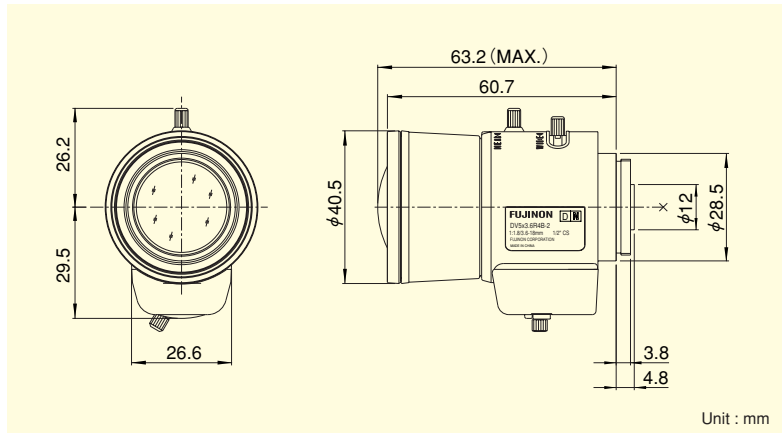

**For Security
Vari-Focal**

Applicable camera (model)

DV5×3.6R4B-2

5×

- VARI**
Vari-Focal
- WIDE**
Wide Angle
- TELE**
Telephoto
Long Focal
- Day~Night**
Day & Night
- MANUAL**
Manual Iris
- CS-mt**
CS Mount
- METAL**
Metal Mount
- ND**
ND Filter
- AT**
Aspherical Lens

- Advanced design engineering and special optic glass adopted, best suited for color, Black and White and Day and Night cameras.
- Compatible with a wide range - 1/2", 1/3" and 1/4" - cameras.
- Broad range of f3.6-18mm, supporting various applications.
- High accuracy aspheric lens adopted, achieving the high quality image.
- Built-in ND filter of T360, supporting high sensitivity cameras.

| | | | |
|---|-------|-------------------|-----------------|
| Focal Length (mm) | | 3.6~18 (5×) | |
| Iris Range | | F1.8 ~ T360·C | |
| Operation | Zoom | Manual | |
| | Focus | Manual | |
| | Iris | Manual | |
| Angle Of View (H×V) | 1/2" | WIDE | 95°54' × 72°24' |
| | | TELE | 19°57' × 15°09' |
| | 1/3" | WIDE | 72°24' × 54°25' |
| | | TELE | 15°09' × 11°26' |
| | 1/4" | WIDE | 54°25' × 40°50' |
| | | TELE | 11°26' × 8°37' |
| Focusing Range (From Front Of The Lens) (m) | | ∞ ~ 0.3 | |
| Object Dimensions at M.O.D. (H×V) (mm) | 1/2" | WIDE | 694 × 457 |
| | | TELE | 110 × 83 |
| | 1/3" | WIDE | 457 × 321 |
| | | TELE | 83 × 62 |
| | 1/4" | WIDE | 321 × 232 |
| | | TELE | 62 × 47 |
| Back Focal Distance (in air) (mm) | | 7.87 | |
| Exit Pupil Position (From Image Plane) (mm) | | -81 | |
| Filter Thread (mm) | | — | |
| Mount | | CS | |
| Mass (g) | | 65 | |
| Remarks | | •With Metal Mount | |