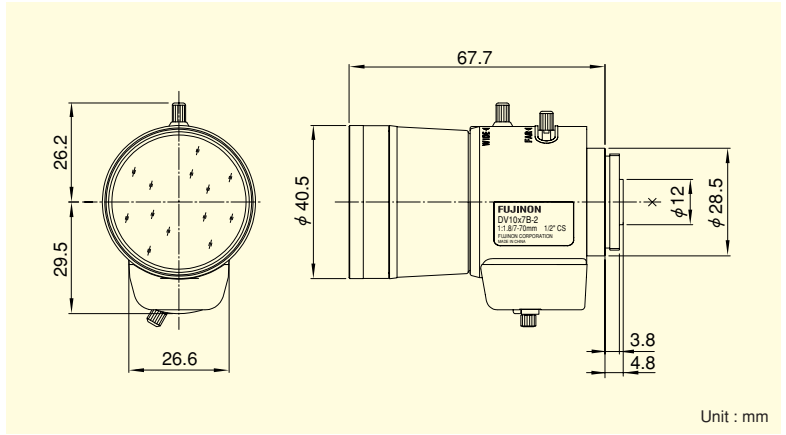

**VARI**  
Vari-Focal

**WIDE**  
Wide Angle

**TELE**  
Telephoto  
Long Focal

**MANUAL**  
Manual Iris

**CS-mt**  
CS Mount

**METAL**  
Metal Mount

**N D**  
ND Filter

Unit : mm

VARI-FOCAL LENSES

Focal Length (mm)		7~70 (10×)	
Iris Range		F1.8 ~ T360·C	
Operation	Zoom	Manual	
	Focus	Manual	
	Iris	Manual	
Angle Of View (H×V)	1/2"	WIDE	50°01' × 38°12'
		TELE	5°12' × 3°59'
	1/3"	WIDE	38°12' × 28°56'
		TELE	3°59' × 3°02'
	1/4"	WIDE	28°56' × 21°49'
		TELE	3°02' × 2°17'
Focusing Range (From Front Of The Lens) (m)		∞ ~ 0.3	
Object Dimensions at M.O.D. (H×V) (mm)	1/2"	WIDE	301 × 223
		TELE	60 × 46
	1/3"	WIDE	223 × 166
		TELE	46 × 35
	1/4"	WIDE	166 × 124
		TELE	35 × 26
Back Focal Distance (in air) (mm)		7.90	
Exit Pupil Position (From Image Plane) (mm)		-62	
Filter Thread (mm)		—	
Mount		CS	
Mass (g)		95	
Remarks		•With Metal Mount	